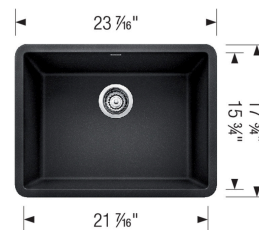

PRECIS 24 SILGRANIT

Sink Specifications

Color	SKU
Anthracite	522258
Cinder	522412
Metallic Gray	522413
White	522414
Biscuit	522415
Truffle	522417
Café	522418
Concrete Gray	442889
Coal Black	442928

Design and Planning Tips

- Min cabinet size: 27 in
- Bowl depth: 8,66 in (222.0 mm)

What is included:

Installation instructions

Cut-out template

Limited Lifetime Warranty

Undermount installation only

Minimum cabinet size: 27"

Cut-out Dimensions:

Cut-out Length: 21.75"

Cut-out Width: 16"

Cut-out Below Counter Depth: 9.45"

Sink Bowl Dimensions:

Sink Bowl Length (left-to-right): 21.44"

Sink Bowl Width (front-to-back): 15.75"

Sink Bowl Depth: 8.66"

Drain hole compatible with 3.5" strainers or waste flanges